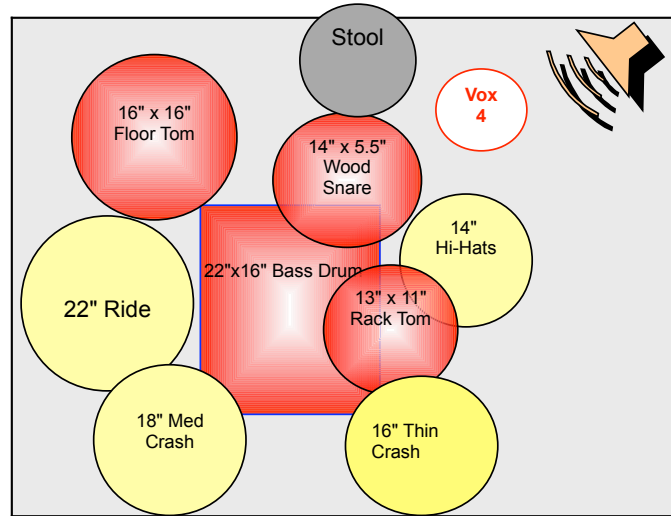

# TODD SHARPVILLE STANDARD STAGE PLAN

Channel List	Mic / D.I	Inset
1 Kick	SM91A	Gate
2 Snare Top	SM 57	Gate
3 Hats	451	
4 13" Rack Tom	Beta 98A (421 or 57A)	Gate
5 16" Floor Tom	Md 421	Gate
6 O/H Stage R	414	
7 O/H Stage L	414	
8 Bass	K.T / B.S.S. / E.M.O	Comp
9 Bass mic	Md 421	Comp
10 Keyboard L	Direct out on mixer	
11 Keyboard R	Direct out on mixer	
12 Guitar	414	
13 Vox1.	BETA 87A (or BETA 58)	Comp
14 Vox 2	BETA 87A (or 58)	Comp
15 Vox 3	BETA 87A (or 58)	Comp
16 Vox 4	BETA 87A (or 58)	Comp
17 CD		
18 FX		
19		

2.5m x 2.5m Carpeted Riser